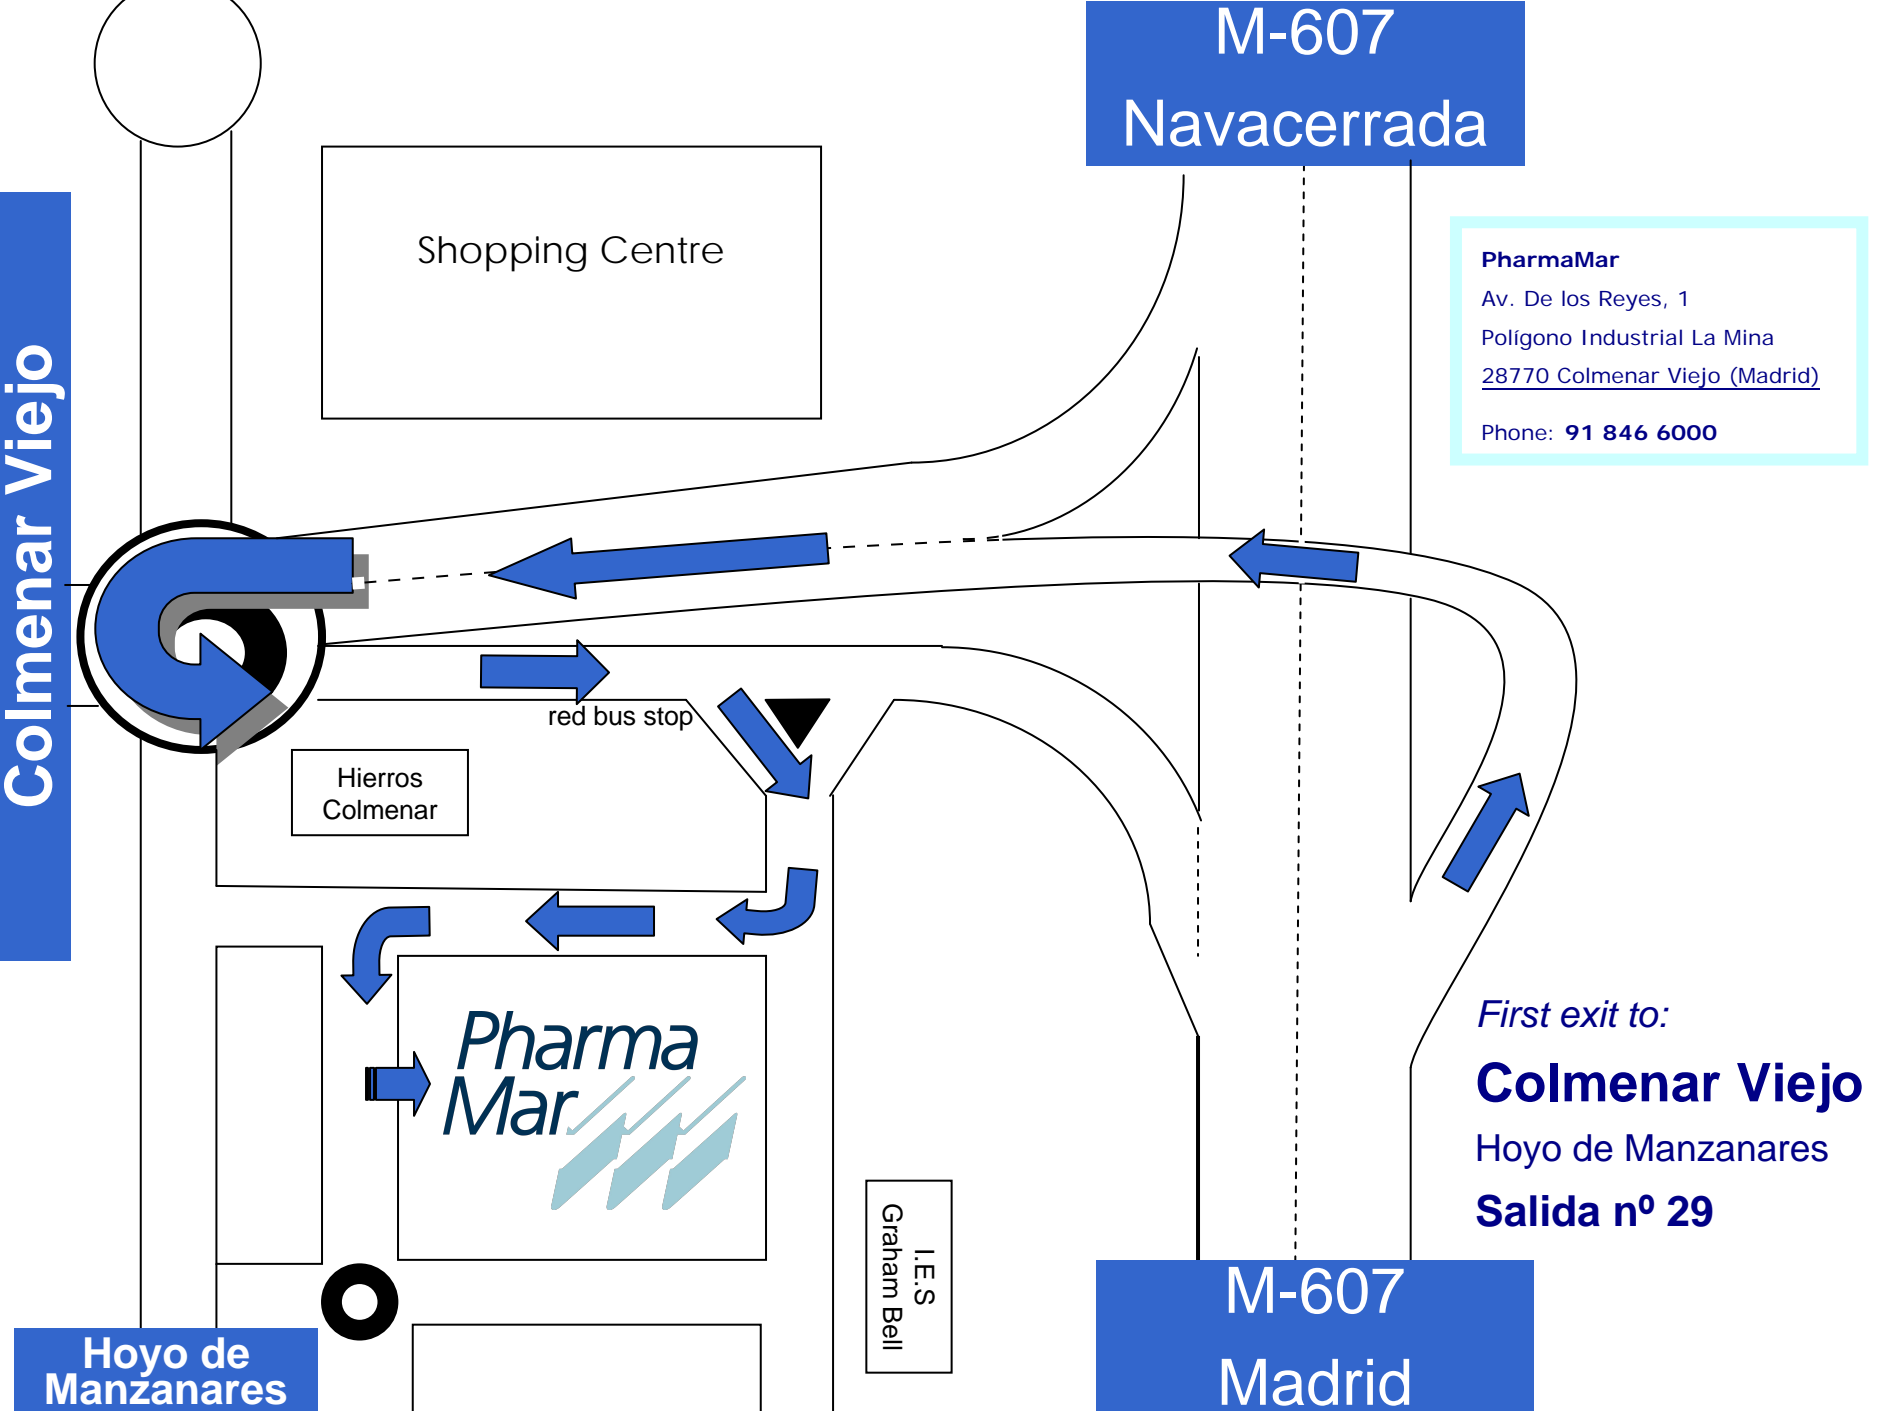

M-607  
Navacerrada

**PharmaMar**  
Av. De los Reyes, 1  
Poligono Industrial La Mina  
28770 Colmenar Viejo (Madrid)  
Phone: **91 846 6000**

*First exit to:*  
**Colmenar Viejo**  
Hoyo de Manzanares  
**Salida nº 29**

M-607  
Madrid

Shopping Centre

Hierros  
Colmenar

**Pharma  
Mar**

I.E.S  
Graham Bell

red bus stop

Colmenar Viejo

Hoyo de  
Manzanares

### **How to get to Colmenar Viejo Please follow the indications**

- Take the M-30/M-40 motorways or the M-607 road out of Madrid
- Take the M-607 to Colmenar Viejo/Navacerrada
- Take the first exit for Colmenar Viejo/Hoyo de Manzanares, "salida 29", at km. 29
- At the big "Los Canteros de Colmenar" roundabout, take the road back towards Madrid, and after 200 metres take the first right, just after the red bus stop.
- You will see the PharmaMar building: to enter the PharmaMar enclosure, turn right and drive around the building in an anticlockwise direction until you reach the main entrance on your left.
- Please show you ID card/passport to the security guard at the entrance.